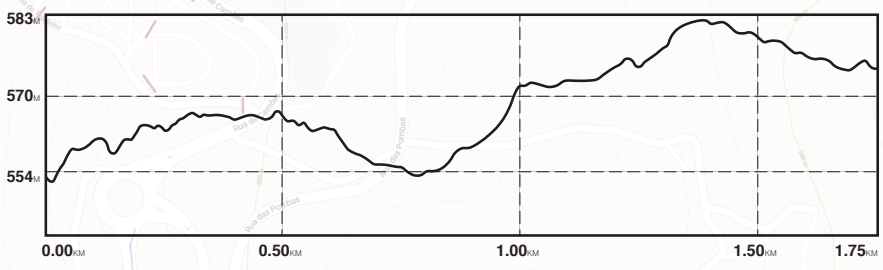

SS Special Stage		Tactical Operational Command	
Road Section		Medical Intervention Car	
Recece Route		Normal Ambulance	
Alternative Route		Fire Fighting Vehicle	
Radio Point		Extrication Vehicle	
Road Book Box		Towing	
Time Control		Fire Fighting Operator	
SS Start			
SS Flying Finish			
STOP			

0M | 50M | 100M | 200M