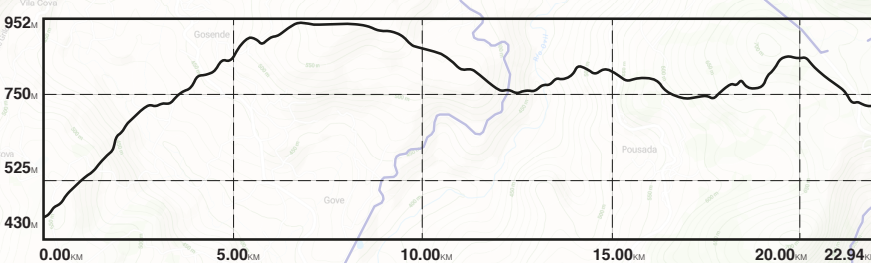

- SS Special Stage
- Road Section
- Recece Route
- Alternative Route
- Radio Point
- Road Book Box
- Time Control
- SS Start
- SS Flying Finish
- STOP
- Tactical Operational Command
- Medical Intervention Car
- Normal Ambulance
- Fire Fighting Vehicle
- Extrication Vehicle
- Towing
- Fire Fighting Operator

0km | 0.5km | 1km | 2km