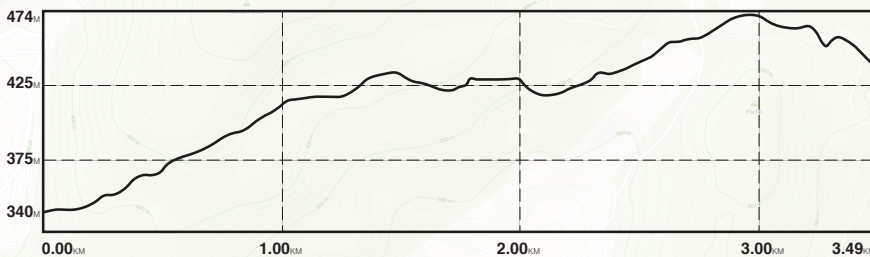

SS Special Stage		Tactical Operational Command	
Road Section		Medical Intervention Car	
Receve Route		Normal Ambulance	
Alternative Route		Fire Fighting Vehicle	
Radio Point		Extrication Vehicle	
Road Book Box		Towing	
Time Control		Fire Fighting Operator	
SS Start			
SS Flying Finish			
STOP			

0km | 0.25km | 0.5km | 1km