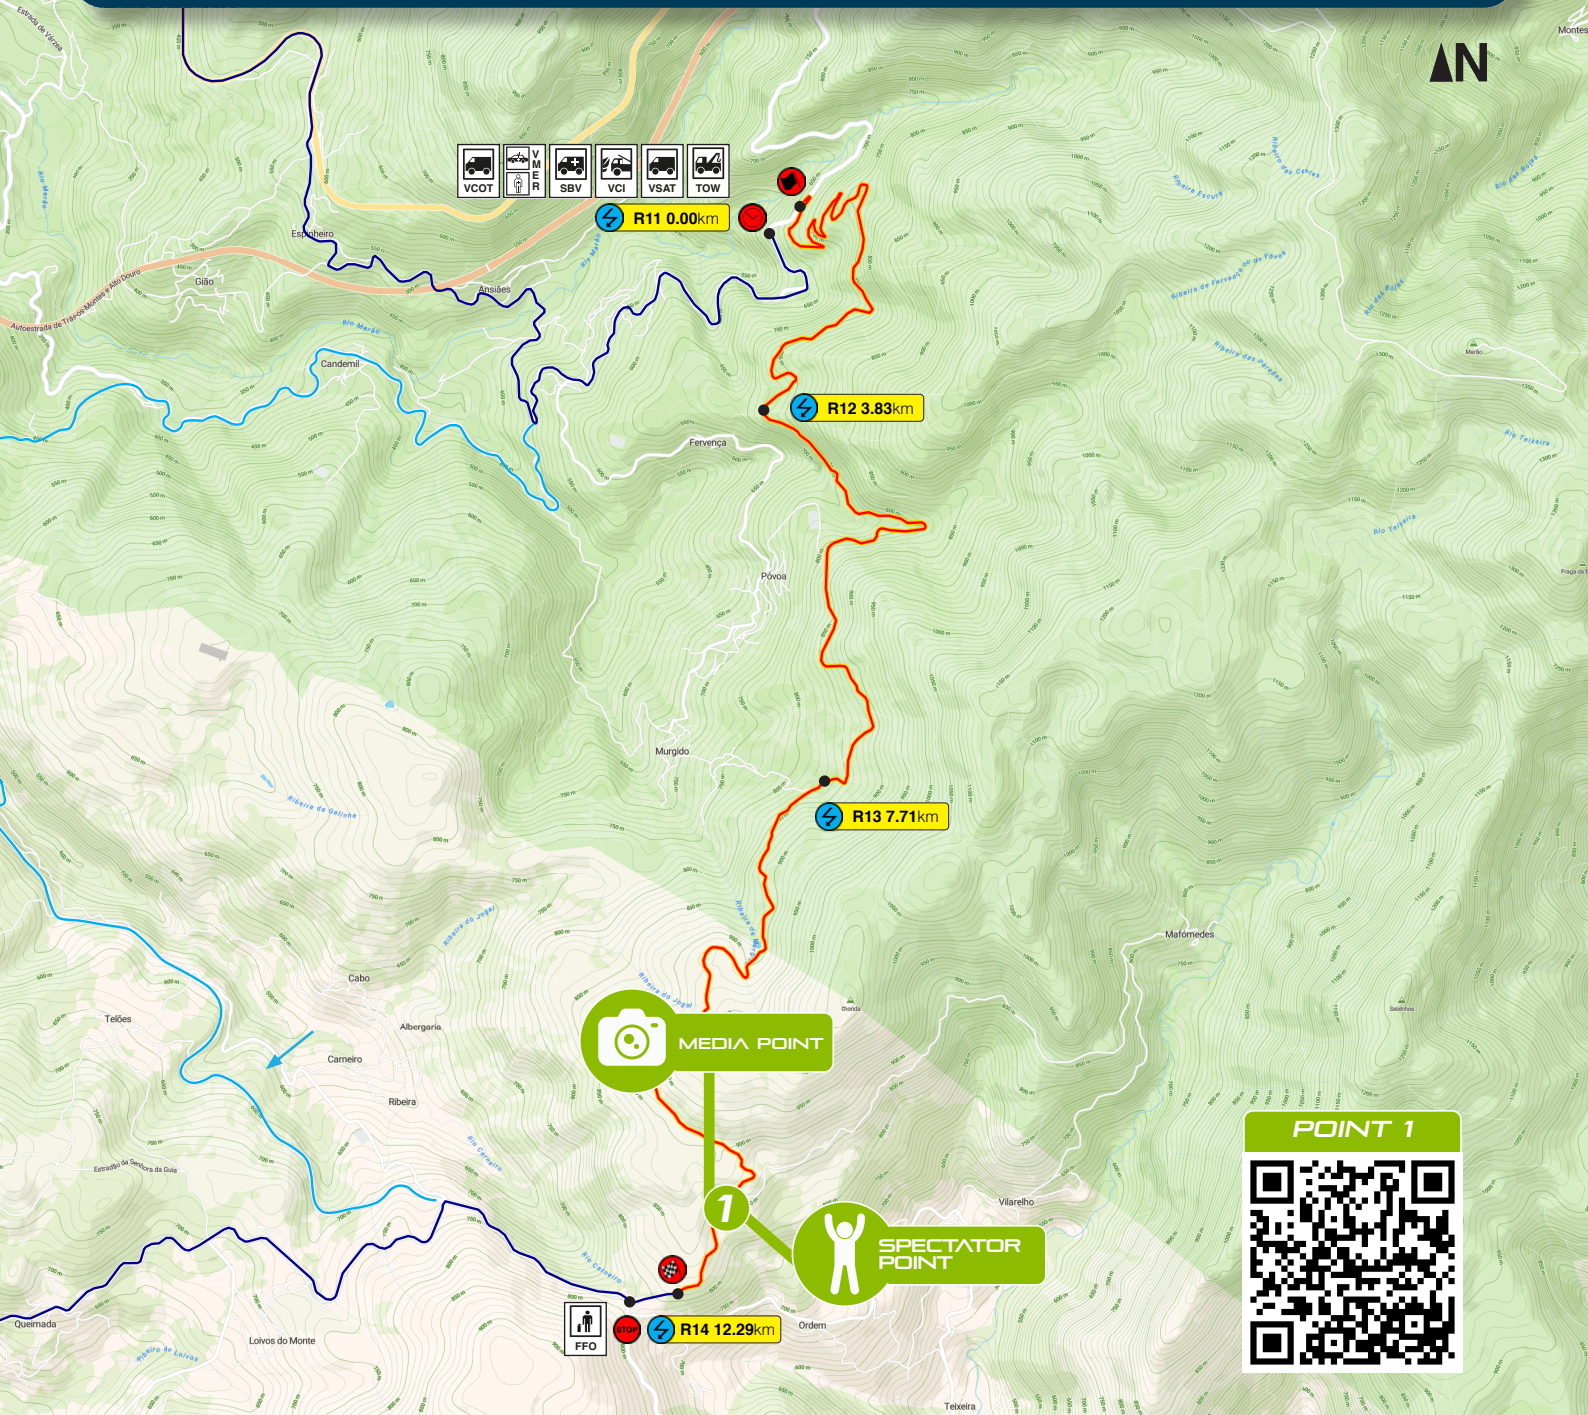

Legend for the map:

- SS Special Stage
- Road Section
- Rece Route
- Alternative Route
- Radio Point
- Road Book Box
- Time Control
- SS Start
- SS Flying Finish
- STOP
- Tactical Operational Command
- Medical Intervention Car
- Normal Ambulance
- Fire Fighting Vehicle
- Extraction Vehicle
- Towing
- Fire Fighting Operator

Scale: 0km | 0.5km | 1km | 2km

16/17/18
APRIL
2026

RALITERRAS[®]

DIABOBOREIRA

AMARANTE / BAIÃO / MARCO DE CANAVESES

PROVA ESPECIAL DE CLASSIFICAÇÃO
SPECIAL STAGE

SS5 - Marão

10:00h | 12.29km | 18 ABRIL
18 APRIL

0km | 0.5km | 1km | 2km

**16/17/18
APRIL
2026**

RALITERRAS[®] DIABOBOREIRA

AMARANTE / BAIÃO / MARCO DE CANAVESES

PROVA ESPECIAL DE CLASSIFICAÇÃO
SPECIAL STAGE

SS6 e SS8 - Aboboreira

13:00h / 16:30h | 21.54km | 18 ABRIL
18 ABRIL

R18 4.86km

R19 7.64km

R20 10.33km

R22 17.13km

R23 20.55km

R24 21.54km

MEDIA POINT

SPECTATOR POINT