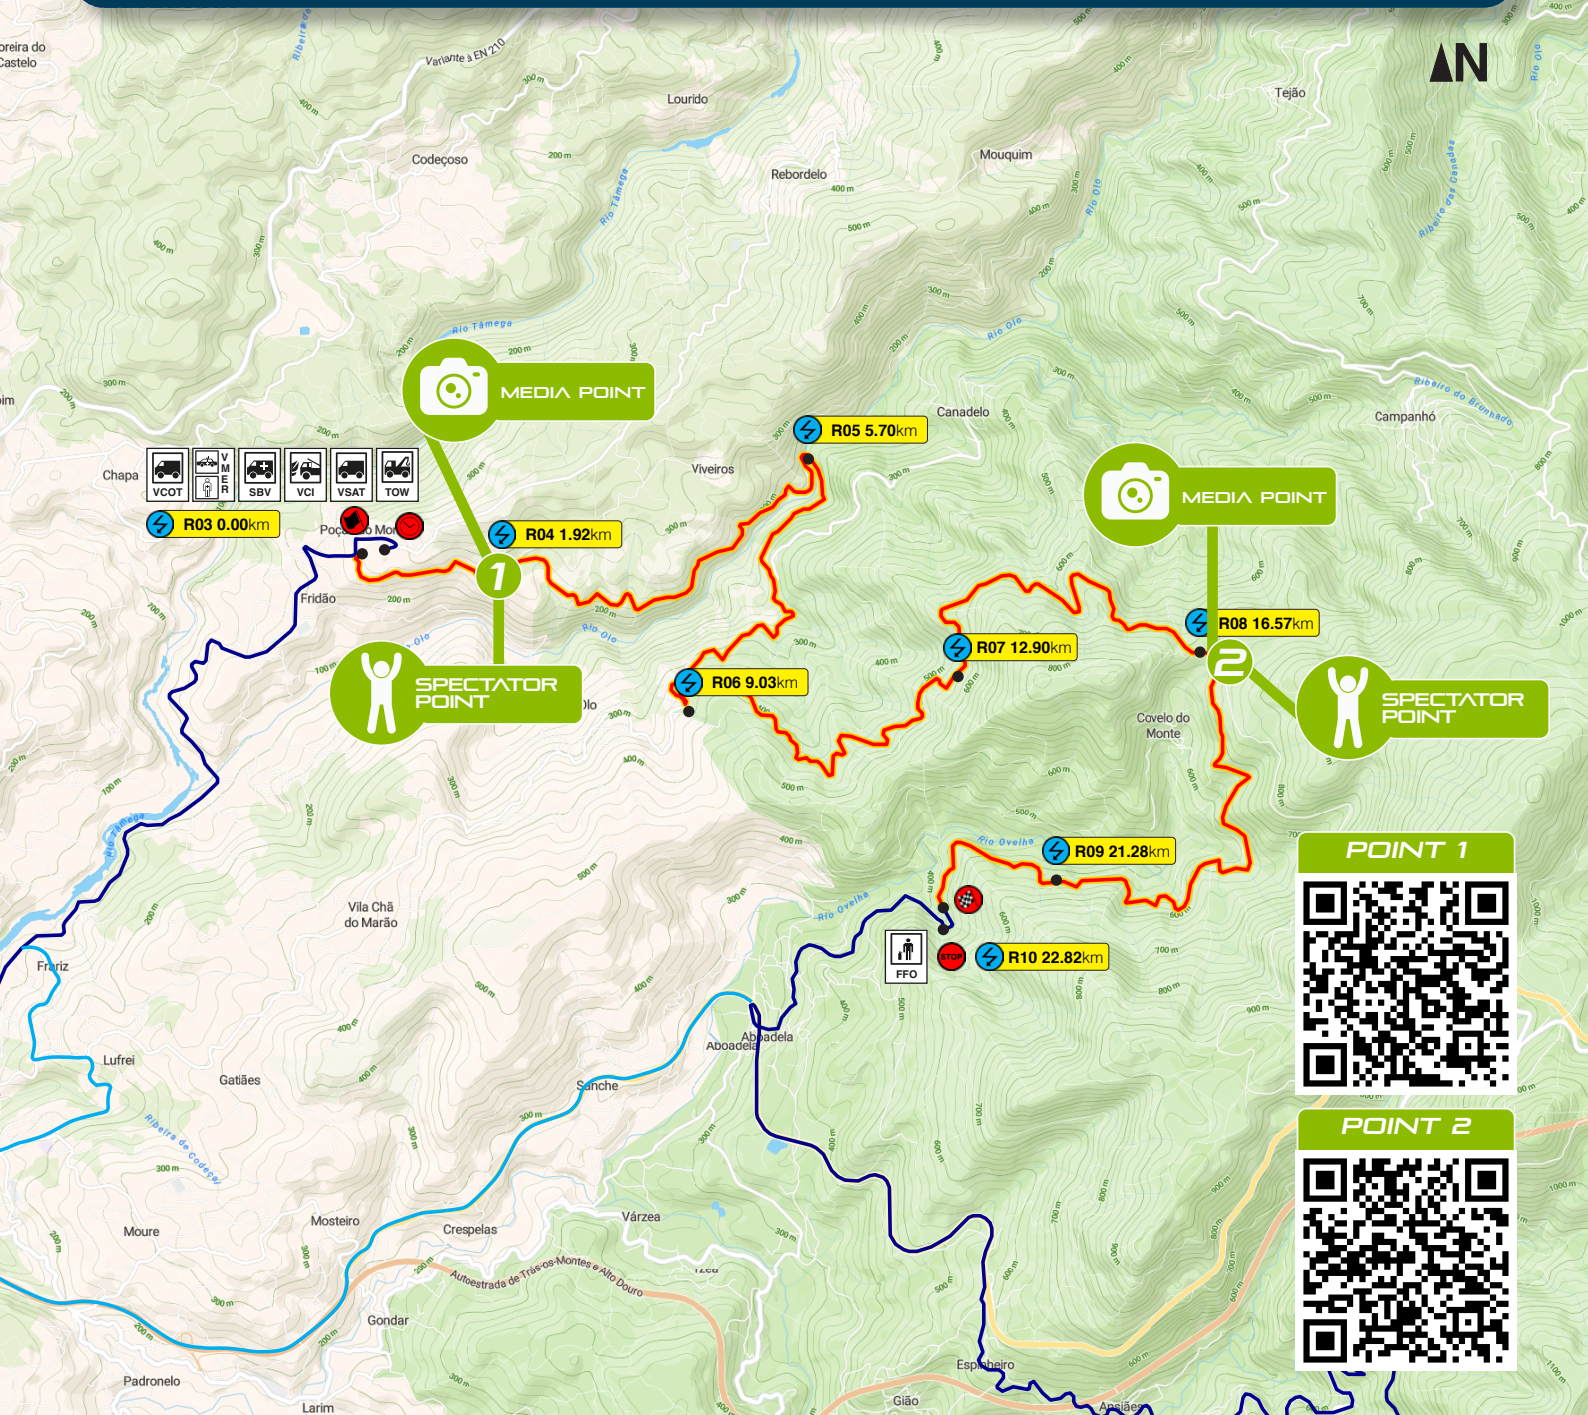

16/17/18
APRIL
2026

RALITERRAS[®] DIABOBOREIRA

AMARANTE / BAIÃO / MARCO DE CANAVESES

FREE PRACTICE / QUALIFYING / SHAKEDOWN

08:00h / 12:00h | 3.47km | 17 ABRIL
17 ABRIL

R01 0.00km

R02 3.47km

POINT 1

0M | 50M | 100M | 200M

**16/17/18
APRIL
2026**

RALITERRAS

DIABOBOREIRA

AMARANTE / BAIÃO / MARCO DE CANAVESES

PROVA ESPECIAL DE CLASSIFICAÇÃO
SPECIAL STAGE

SS4 - Amarante

09:00h | 22.70km | 18 ABRIL
18 ABRIL

Legend for the map:

- SS Special Stage
- Road Section
- Rece Route
- Alternative Route
- Radio Point
- Road Book Box
- Time Control
- SS Start
- SS Flying Finish
- STOP
- Tactical Operational Command
- Medical Intervention Car
- Normal Ambulance
- Fire Fighting Vehicle
- Extraction Vehicle
- Towing
- Fire Fighting Operator

Scale: 0km | 0.5km | 1km | 2km

16/17/18
APRIL
2026

RALITERRAS[®]

DIABOBOREIRA

AMARANTE / BAIÃO / MARCO DE CANAVESES

PROVA ESPECIAL DE CLASSIFICAÇÃO
SPECIAL STAGE

SS5 - Marão

10:00h | 12.29km | 18 ABRIL
18 APRIL